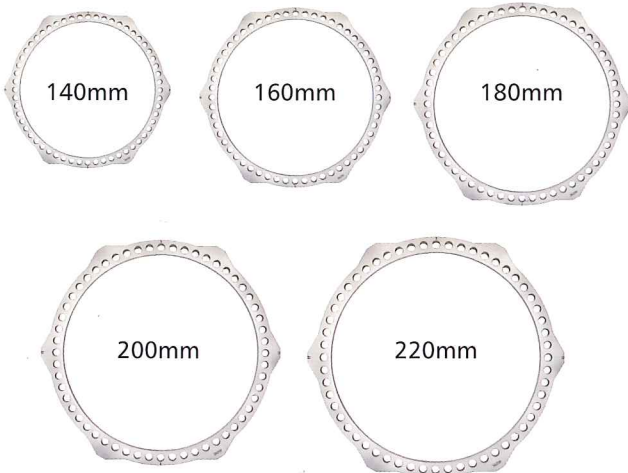

TL-HEX COMPONENTS

Full Rings

Part Number	Description
56-20000	Full Ring, 140mm, TL-HEX
56-20020	Full Ring, 160mm, TL-HEX
56-20040	Full Ring, 180mm, TL-HEX
56-20060	Full Ring, 200mm, TL-HEX
99-56-20080	Full Ring, 220mm, TL-HEX (Sterile)

5/8 Rings

Part Number	Description
56-21000	5/8 Ring, 140mm, TL-HEX
56-21020	5/8 Ring, 160mm, TL-HEX
56-21040	5/8 Ring, 180mm, TL-HEX
56-21060	5/8 Ring, 200mm, TL-HEX
99-56-21080	5/8 Ring, 220mm, TL-HEX (Sterile)

Struts

Part Number	Length
50-10200	Short Strut TL-HEX - 92mm-122mm
50-10300	Medium Strut TL-HEX - 114mm-184mm
50-10400	Long Strut TL-HEX - 158mm-318mm

Short

Medium

Long

Number Clips

Part Number	Description
50-10215	Strut Number Clip Kit, TL-HEX (6 pcs) Consisting of: Strut Number Clip, #1, TL-HEX Strut Number Clip, #2, TL-HEX Strut Number Clip, #3, TL-HEX Strut Number Clip, #4, TL-HEX Strut Number Clip, #5, TL-HEX Strut Number Clip, #6, TL-HEX

Direction Clips

Part Number	Description
50-10214	Strut Direction Clip Kit, TL-HEX (6 pcs)

TL-HEX Strut Exchange Kit cod. 50-10500

Part Number	Description	Quantity
50-10180	TL Plus Medium Quick Adjust Strut	1
50-10190	TL Plus Long Quick Adjust Strut	1
52-10210	TL+ AO 1/8' Hex Power Driver Attachment	1
52-1018	TL - 1/8' Hex Driver	1
54-1154	TL - Wrench, Combo, 10mm	1
54-2226	TL - 90 Degree Tubular Wrench	1
50-13020	TL+ Extended Nut M6 X 1	2
50-10214	Strut Direction Clip Kit, TL-HEX (6 pcs)	1