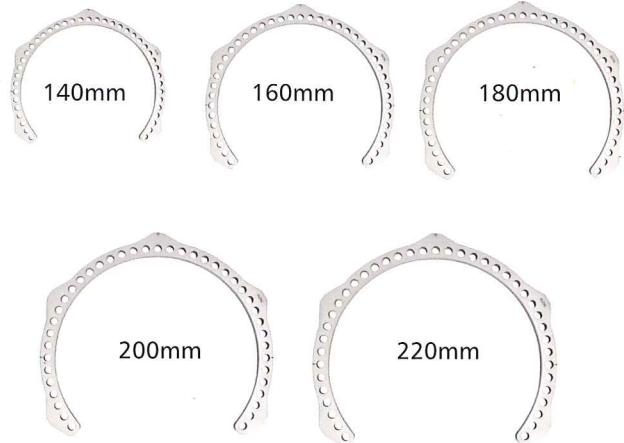

TL-HEX COMPONENTS

Full Rings

Part Number	Description
56-20000	Full Ring, 140mm, TL-HEX
56-20020	Full Ring, 160mm, TL-HEX
56-20040	Full Ring, 180mm, TL-HEX
56-20060	Full Ring, 200mm, TL-HEX
99-56-20080	Full Ring, 220mm, TL-HEX (Sterile)

5/8 Rings

Part Number	Description
56-21000	5/8 Ring, 140mm, TL-HEX
56-21020	5/8 Ring, 160mm, TL-HEX
56-21040	5/8 Ring, 180mm, TL-HEX
56-21060	5/8 Ring, 200mm, TL-HEX
99-56-21080	5/8 Ring, 220mm, TL-HEX (Sterile)

Struts

Part Number	Length
50-10200	Short Strut TL-HEX - 92mm-122mm
50-10300	Medium Strut TL-HEX - 114mm-184mm
50-10400	Long Strut TL-HEX - 158mm-318mm

Short

Medium

Long

Number Clips

Part Number	Description
50-10215	Strut Number Clip Kit, TL-HEX (6 pcs) Consisting of: Strut Number Clip, #1, TL-HEX Strut Number Clip, #2, TL-HEX Strut Number Clip, #3, TL-HEX Strut Number Clip, #4, TL-HEX Strut Number Clip, #5, TL-HEX Strut Number Clip, #6, TL-HEX

Direction Clips

Part Number	Description
50-10214	Strut Direction Clip Kit, TL-HEX (6 pcs)

TL-HEX Strut Exchange Kit cod. 50-10500

Part Number	Description	Quantity
50-10180	TL Plus Medium Quick Adjust Strut	1
50-10190	TL Plus Long Quick Adjust Strut	1
52-10210	TL+ AO 1/8' Hex Power Driver Attachment	1
52-1018	TL - 1/8' Hex Driver	1
54-1154	TL - Wrench, Combo, 10mm	1
54-2226	TL - 90 Degree Tubular Wrench	1
50-13020	TL+ Extended Nut M6 X 1	2
50-10214	Strut Direction Clip Kit, TL-HEX (6 pcs)	1